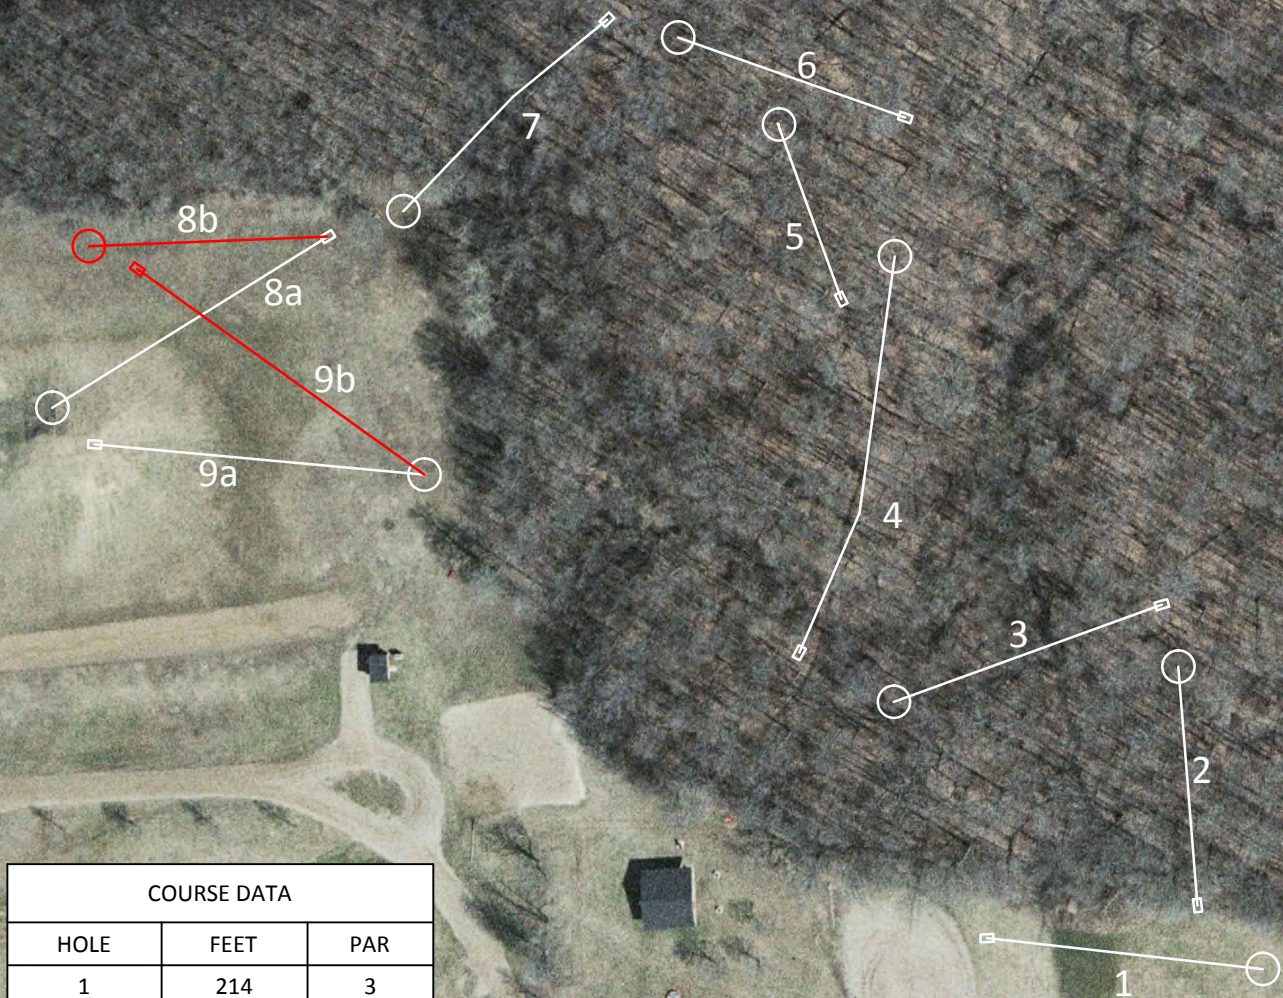

The Village of Cass City, Disc Golf

COURSE DATA		
HOLE	FEET	PAR
1	214	3
2	186	3
3	220	4
4	330	4
5	180	3
6	155	3
7	190	3
8a	349	4
8a	355	3
TOTAL FEET	2179	
8b	339	3
9b	500	4
TOTAL FEET	2314	